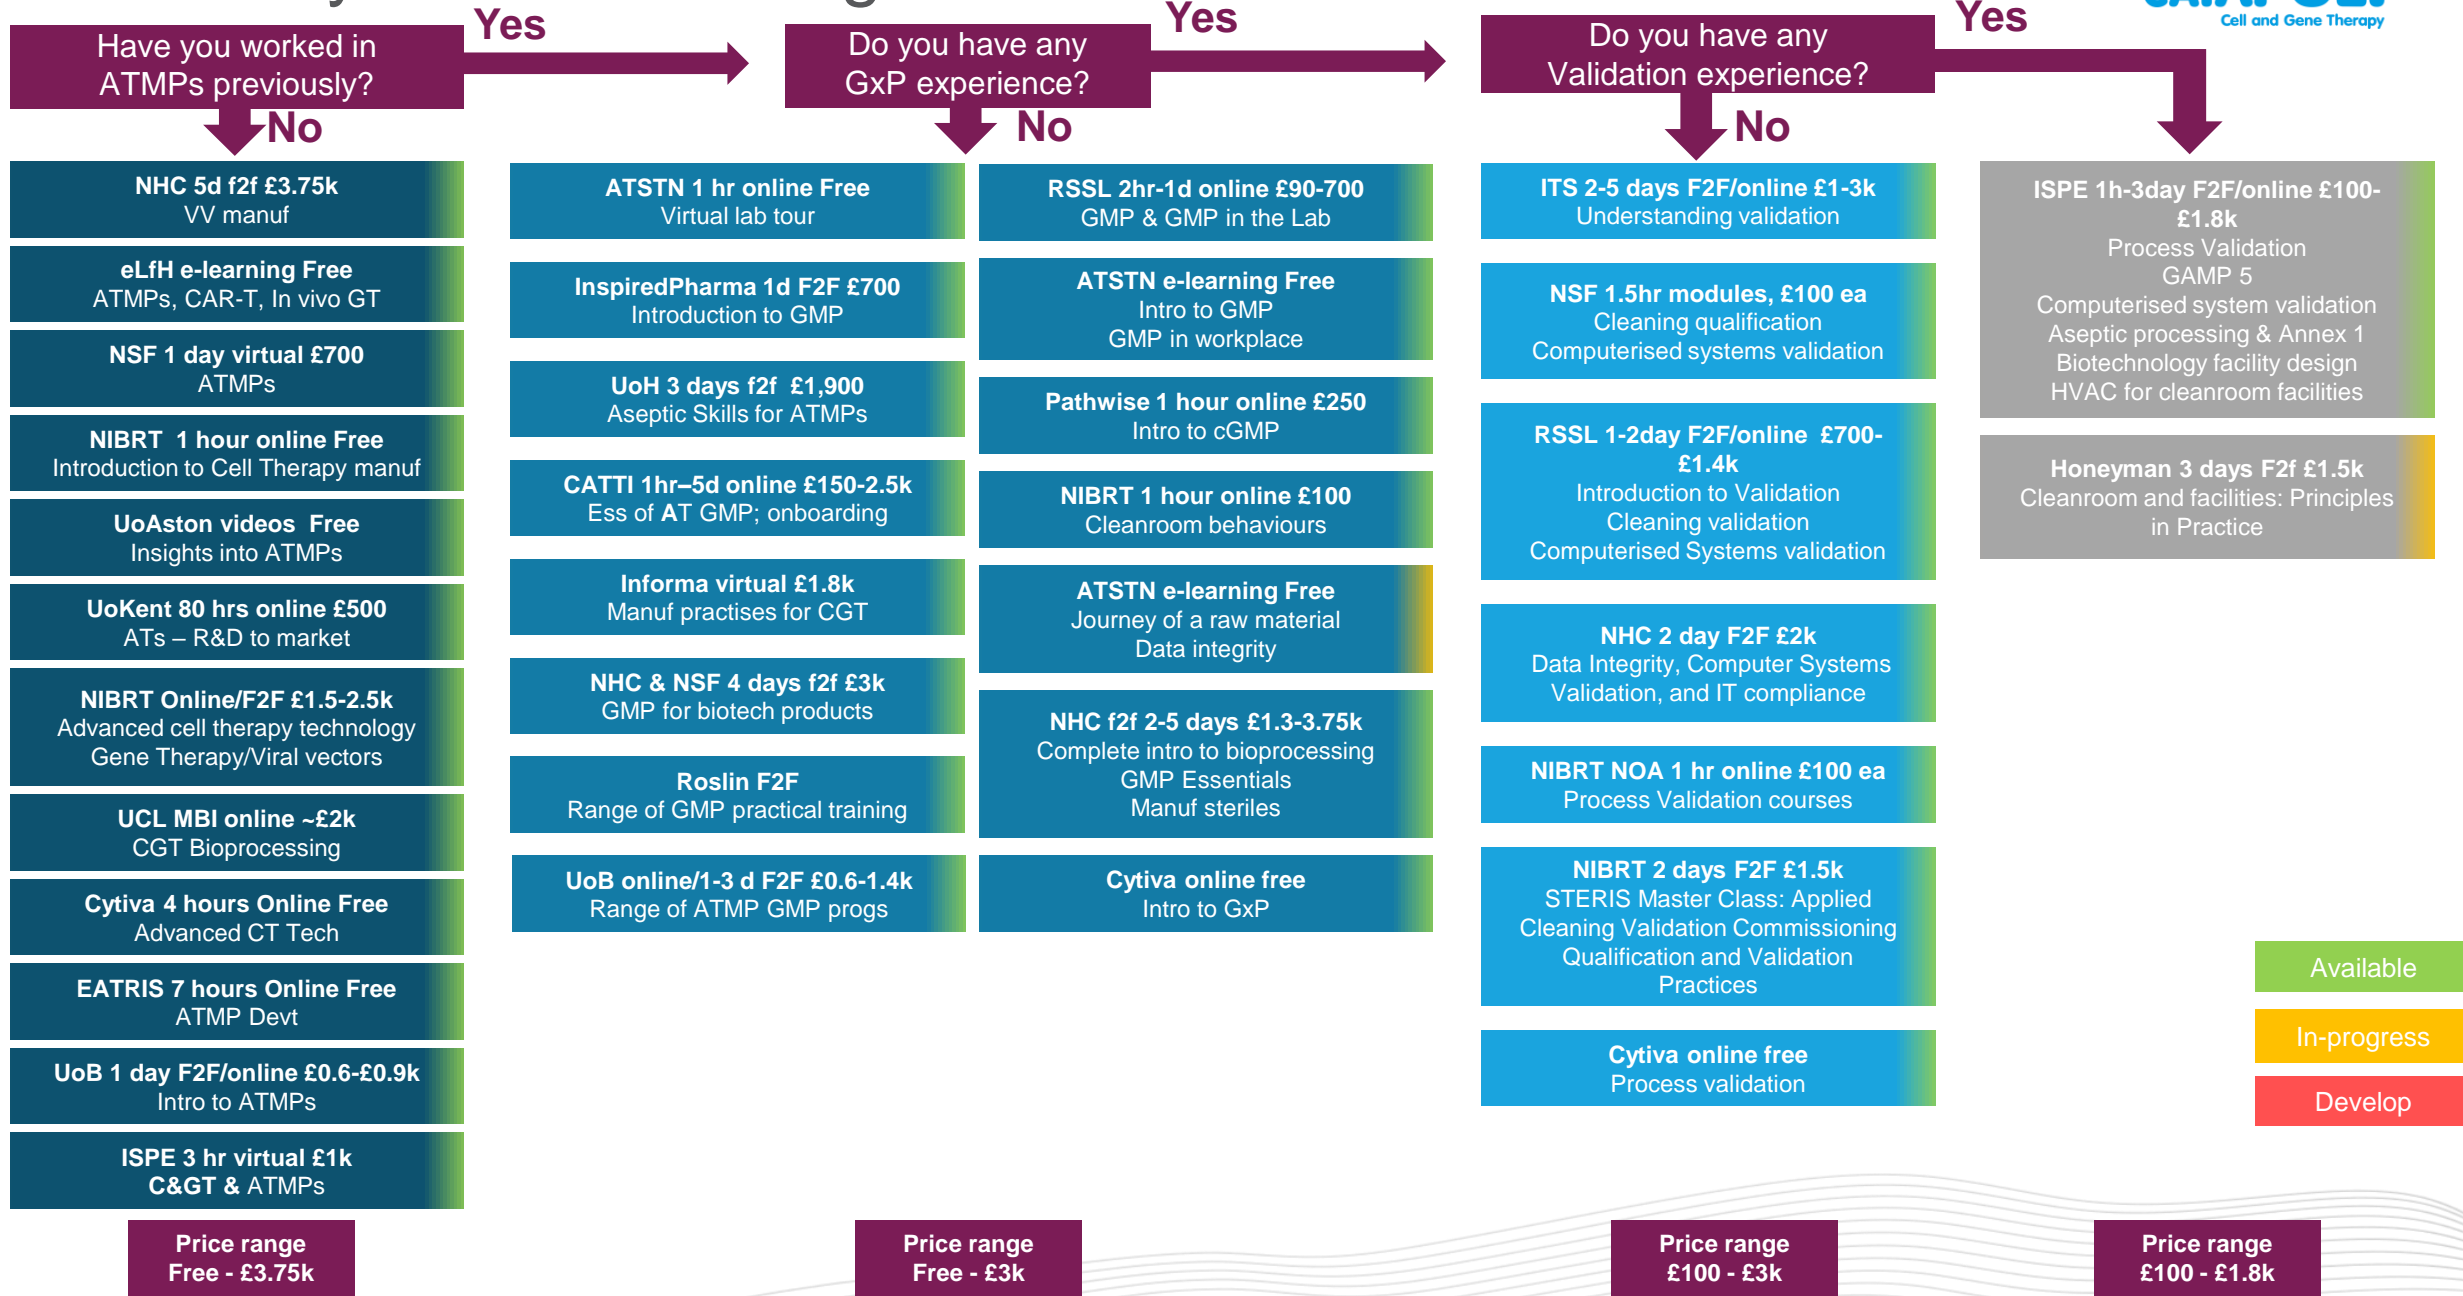

# Pathway: Validation Engineer

Price range  
Free - £3.75k

Price range  
Free - £3k

Price range  
£100 - £3k

Price range  
£100 - £1.8k

Available  
In-progress  
Develop