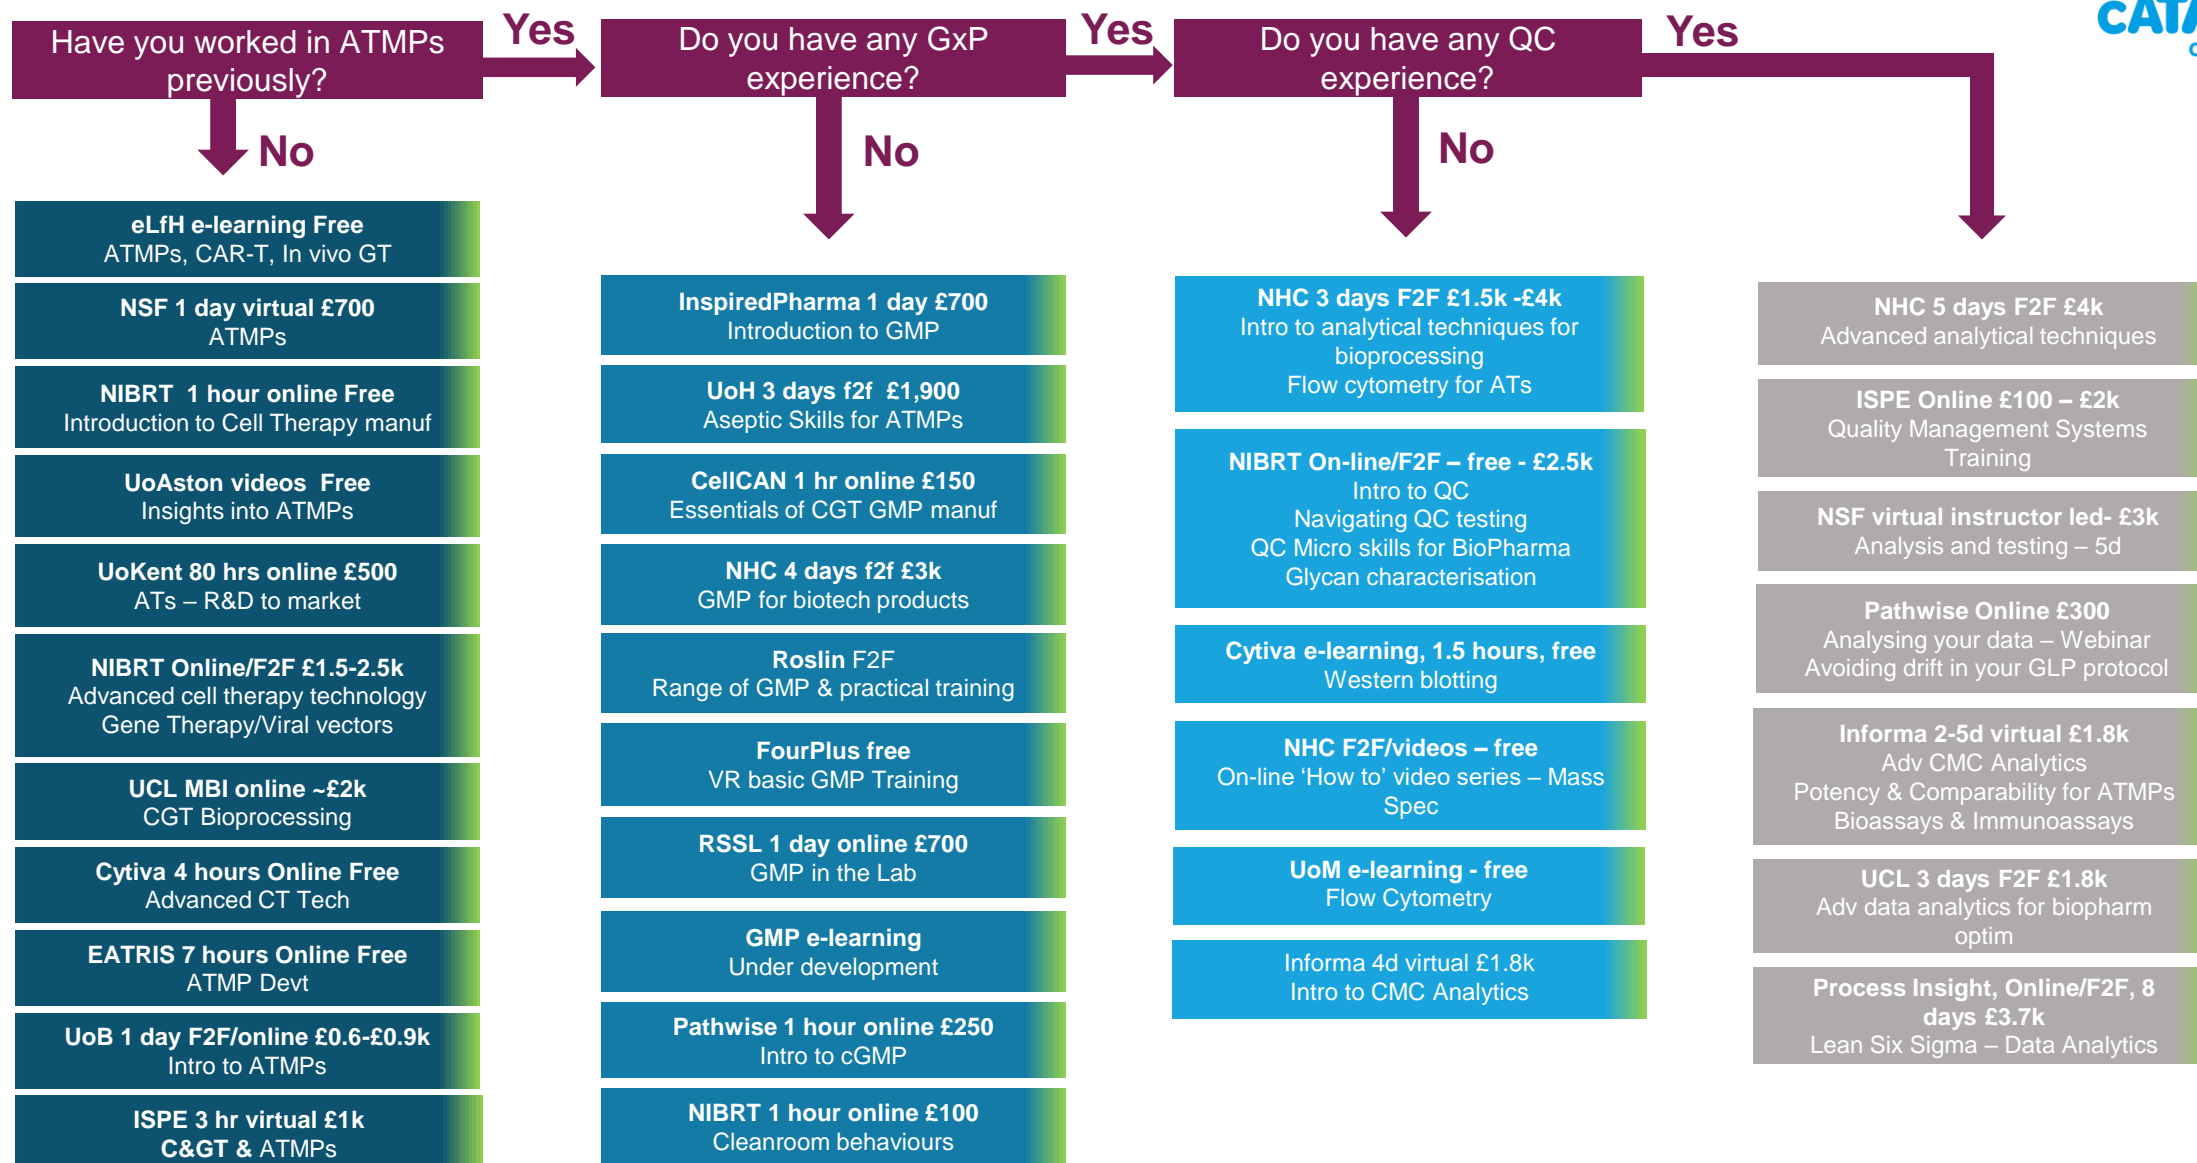

Pathway: Quality Control

Price range
Free - £2.5k

Price range
Free - £3k

Price range
Free - £4k

Price range
£200 - £4k

- Available
- In-progress
- Develop