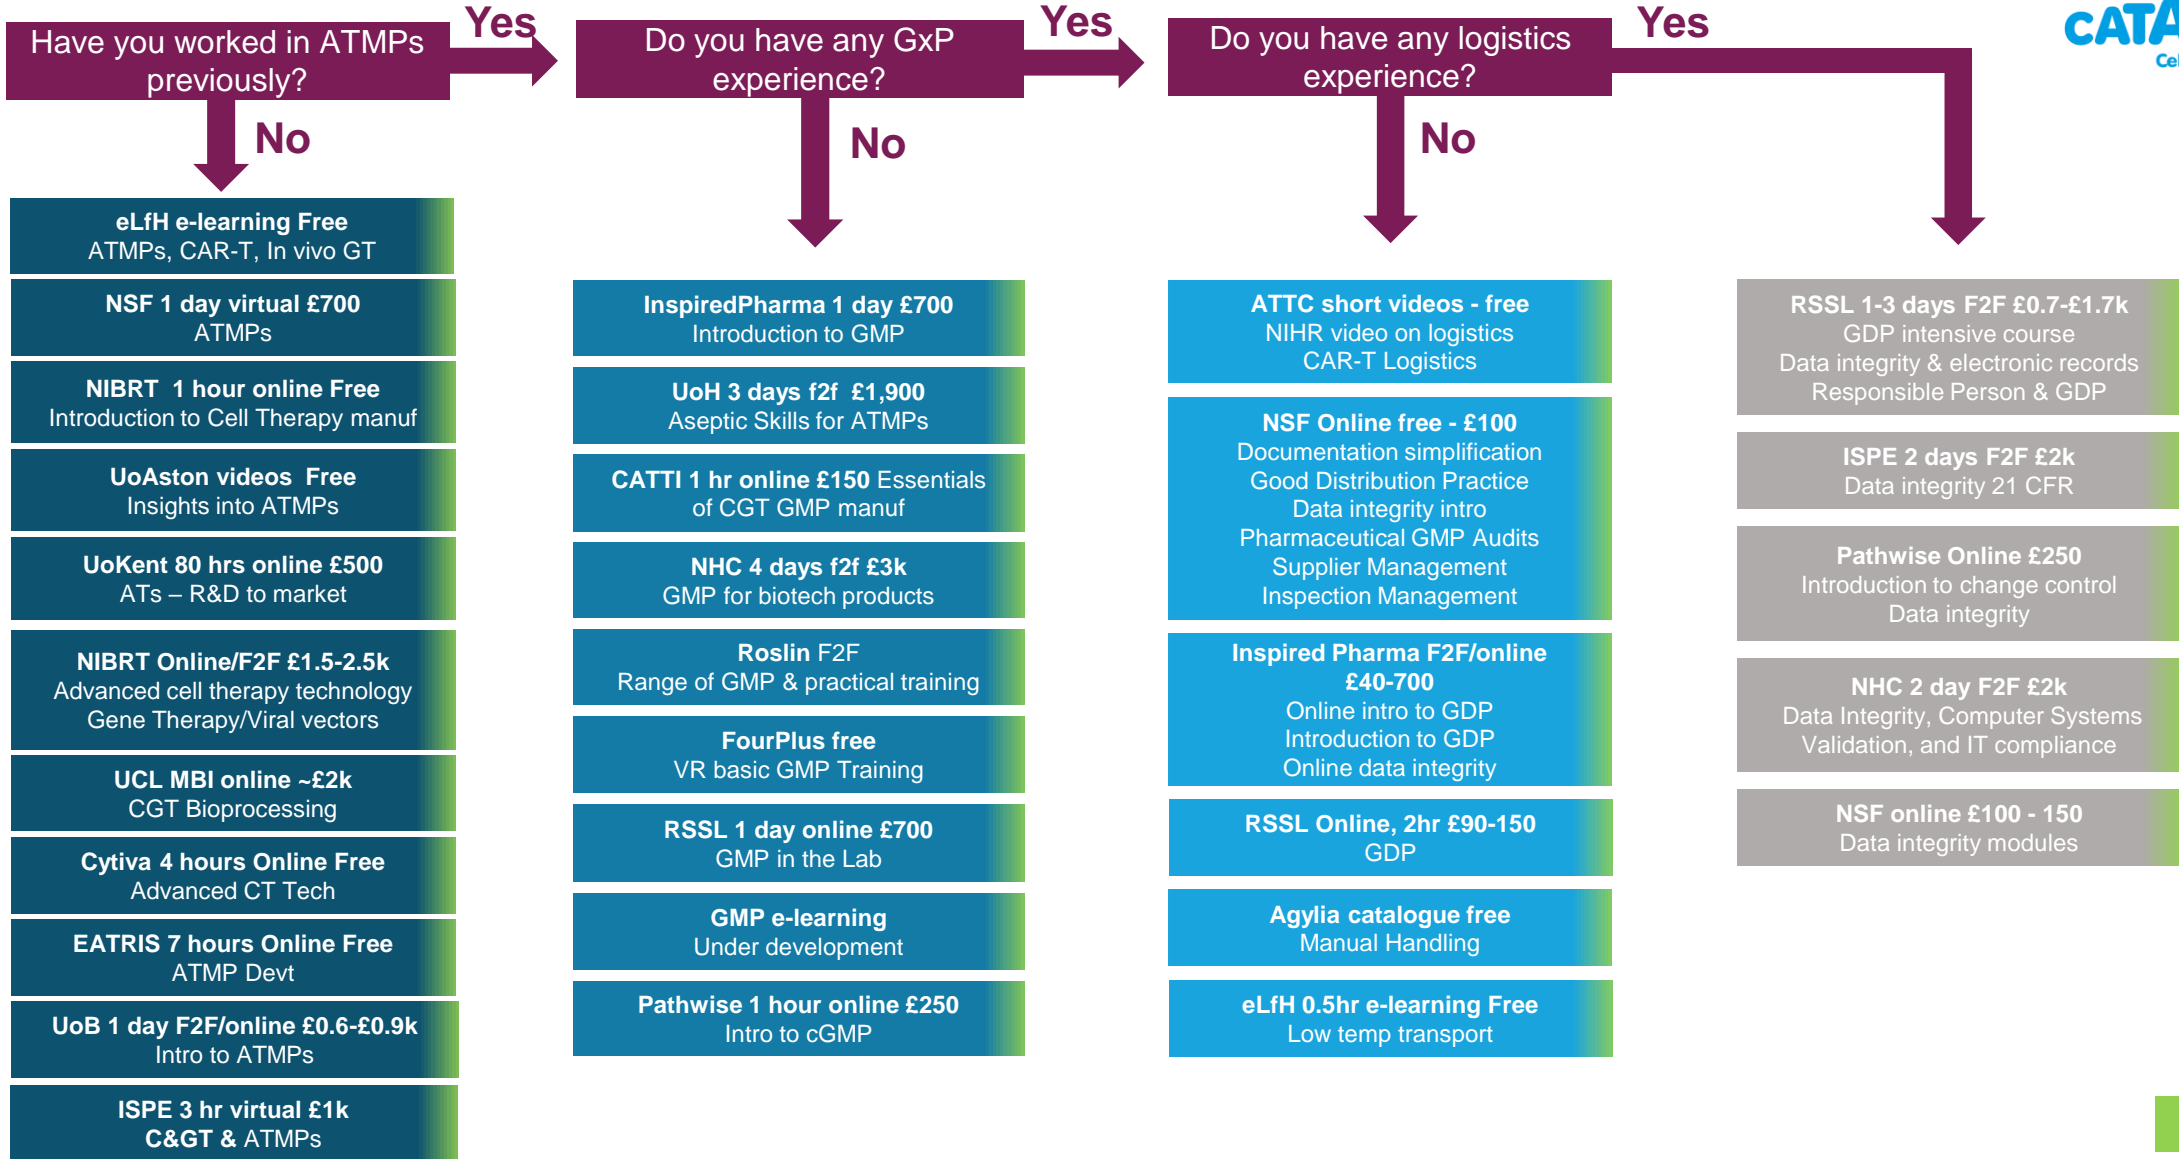

Pathway: Logistics

Price range
Free - £2.5k

Price range
£100 - £700

Price range
Free - £700

Price range
£250 - £700

Available

In-progress

Develop