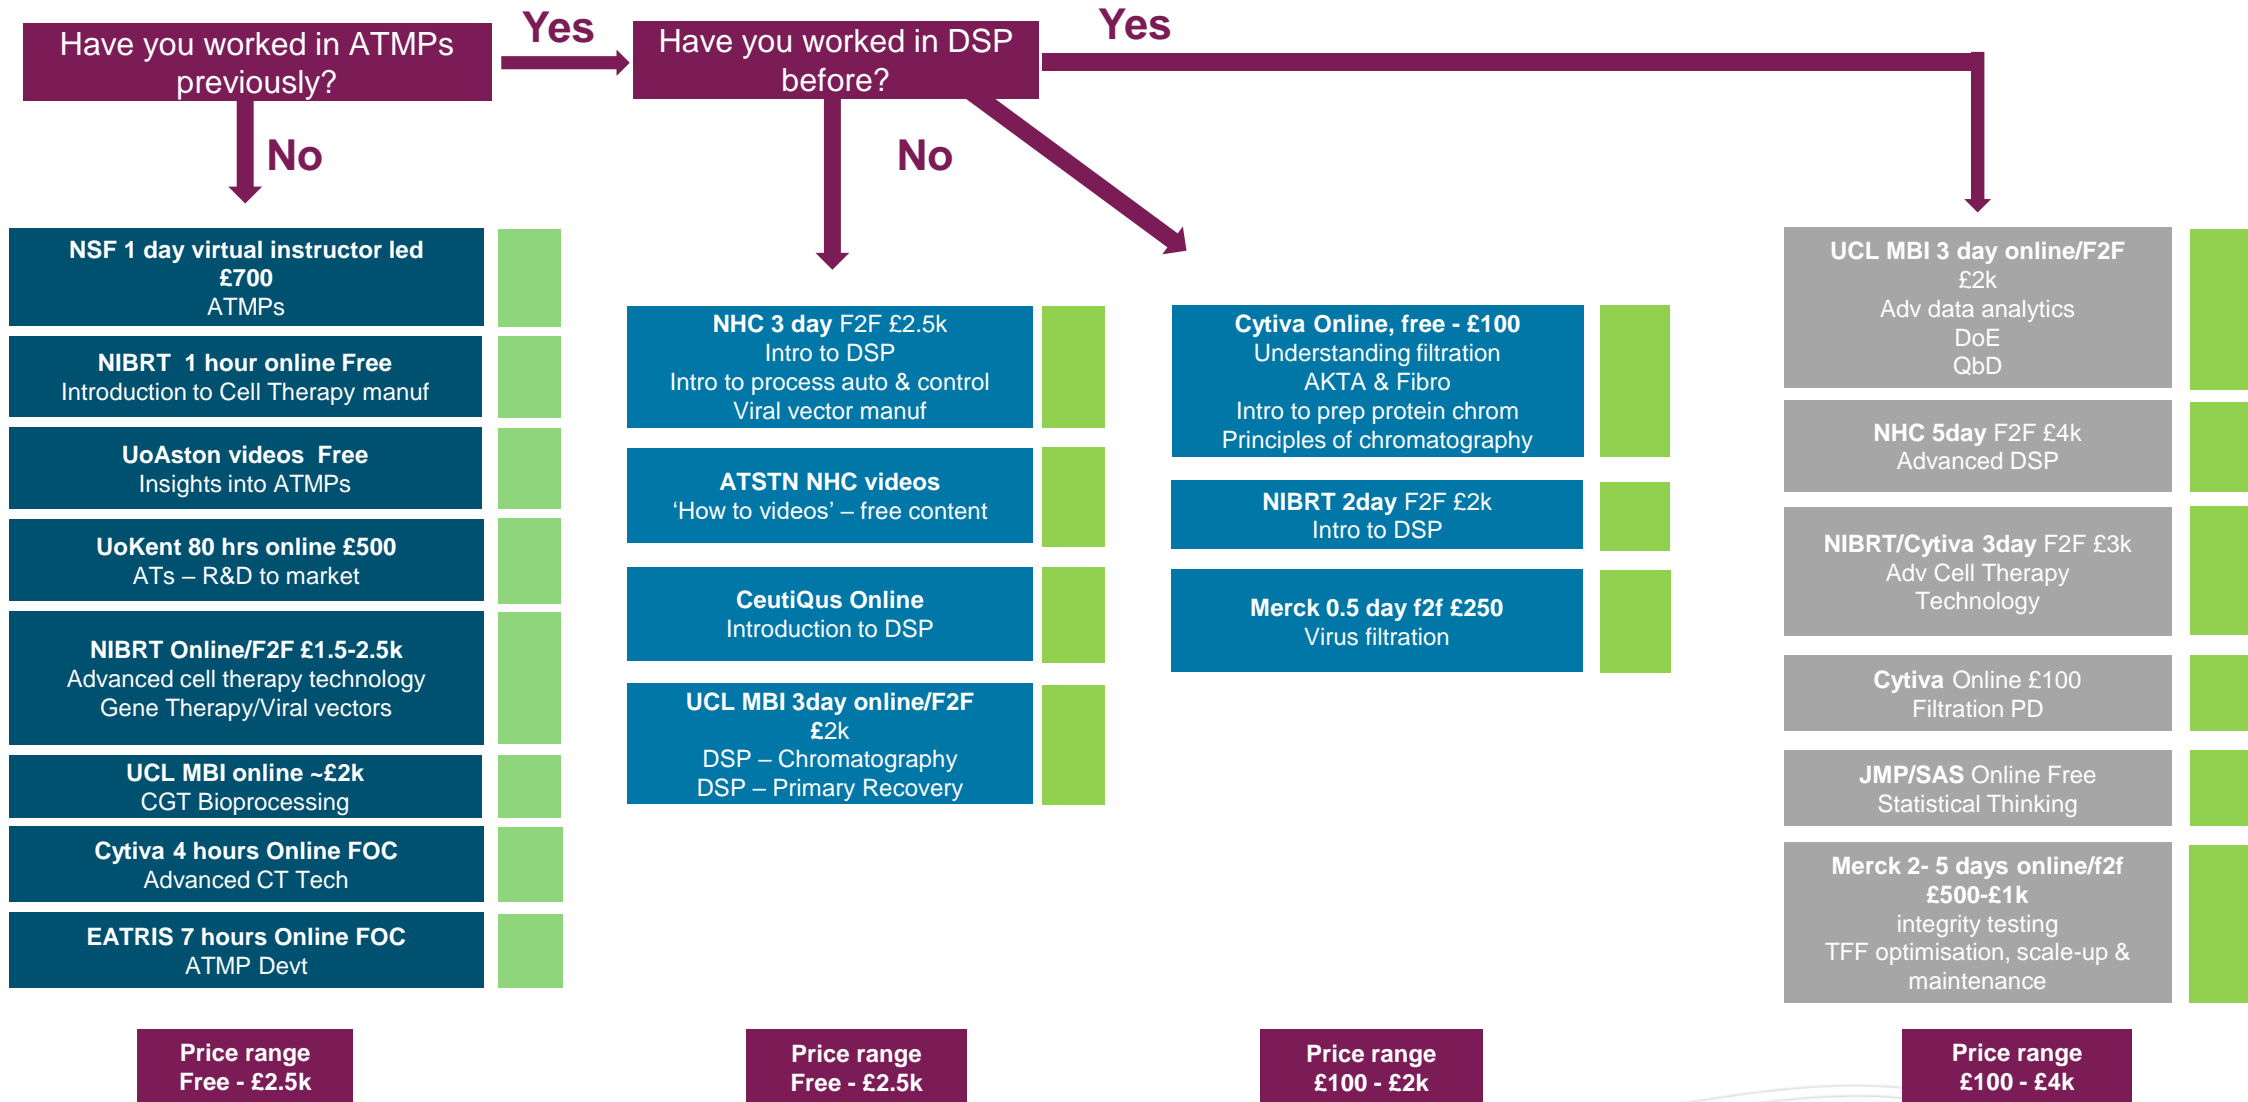

# Pathway: MSAT Downstream Process Development

Available    In-progress    Develop