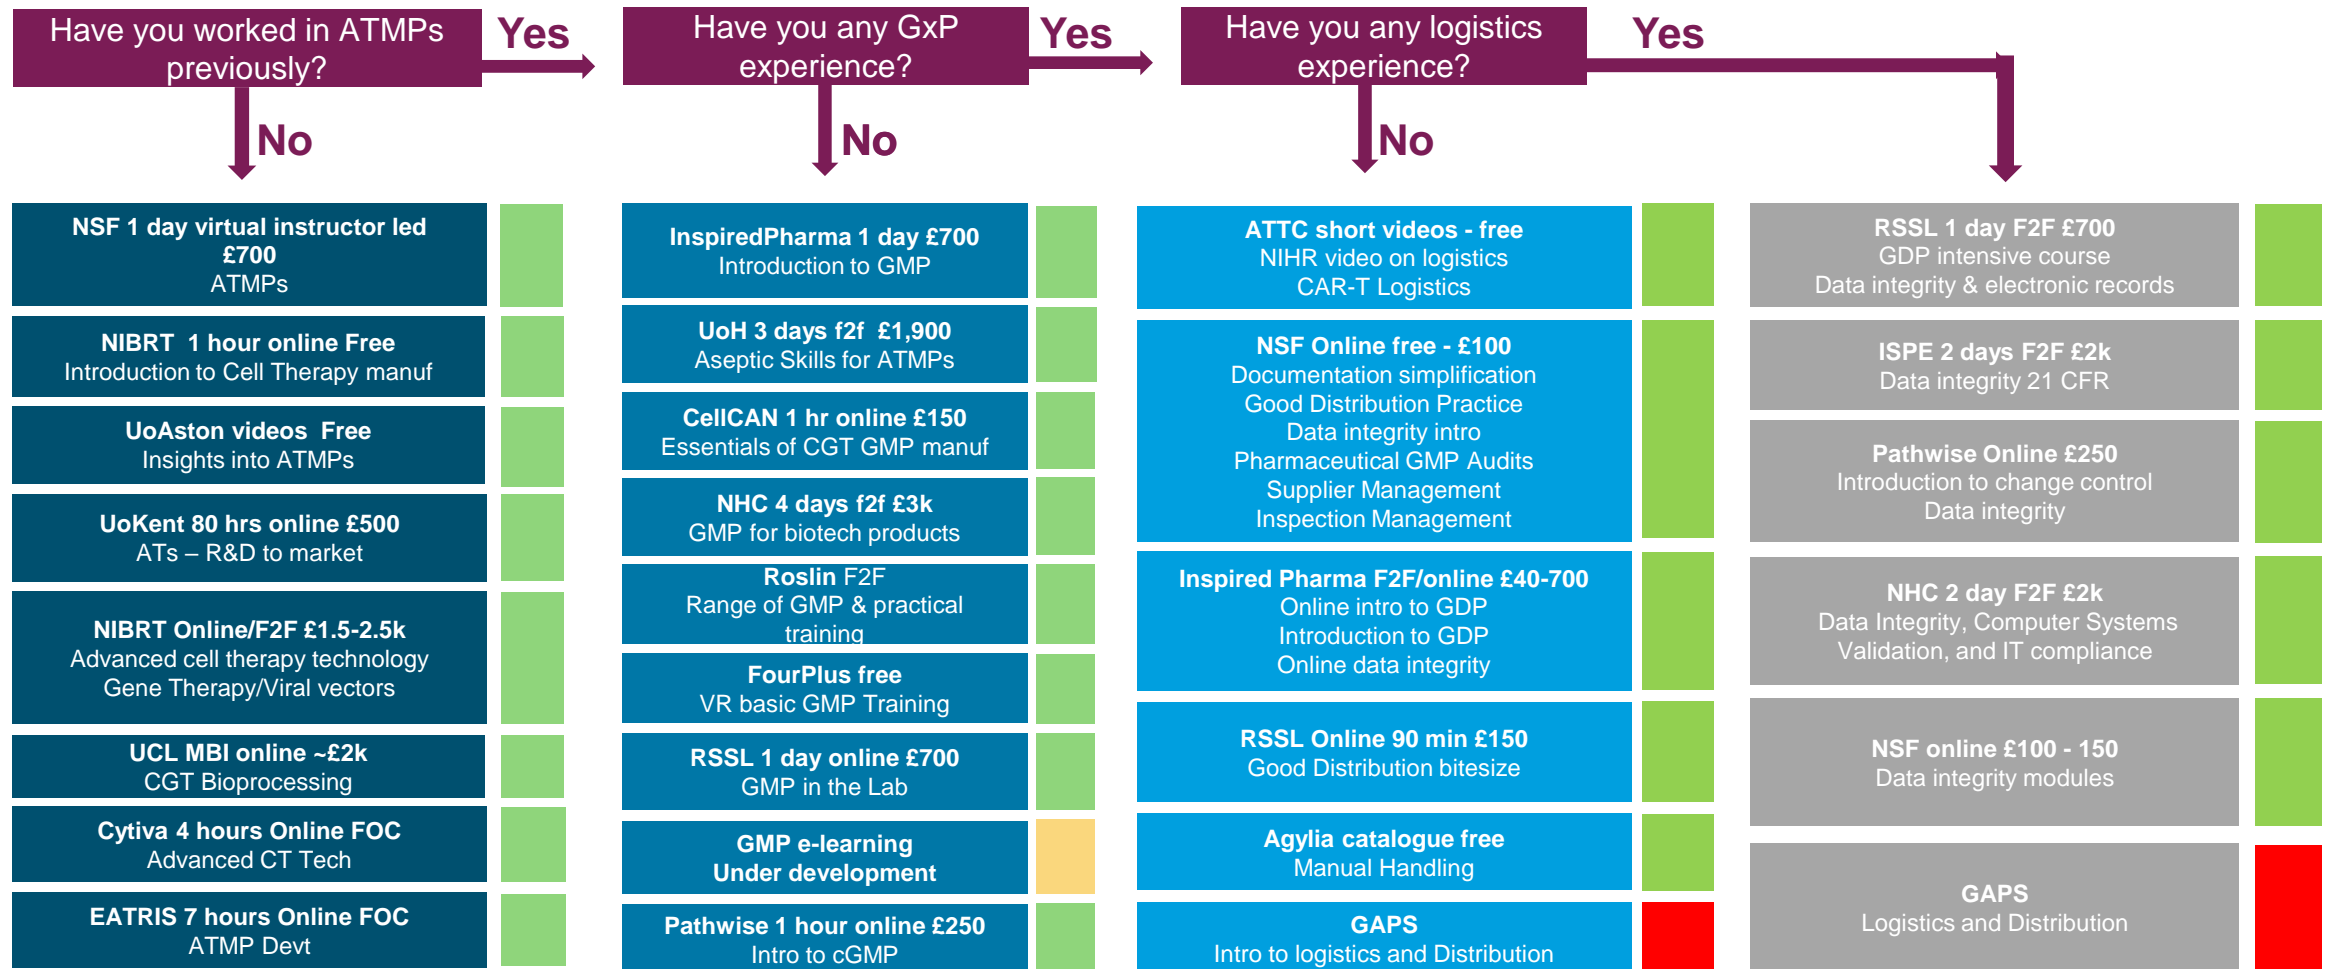

# Pathway: Logistics

Price range  
Free - £2.5k

Price range  
£100 - £700

Price range  
Free - £700

Price range  
£250 - £700

Available

In-progress

Develop